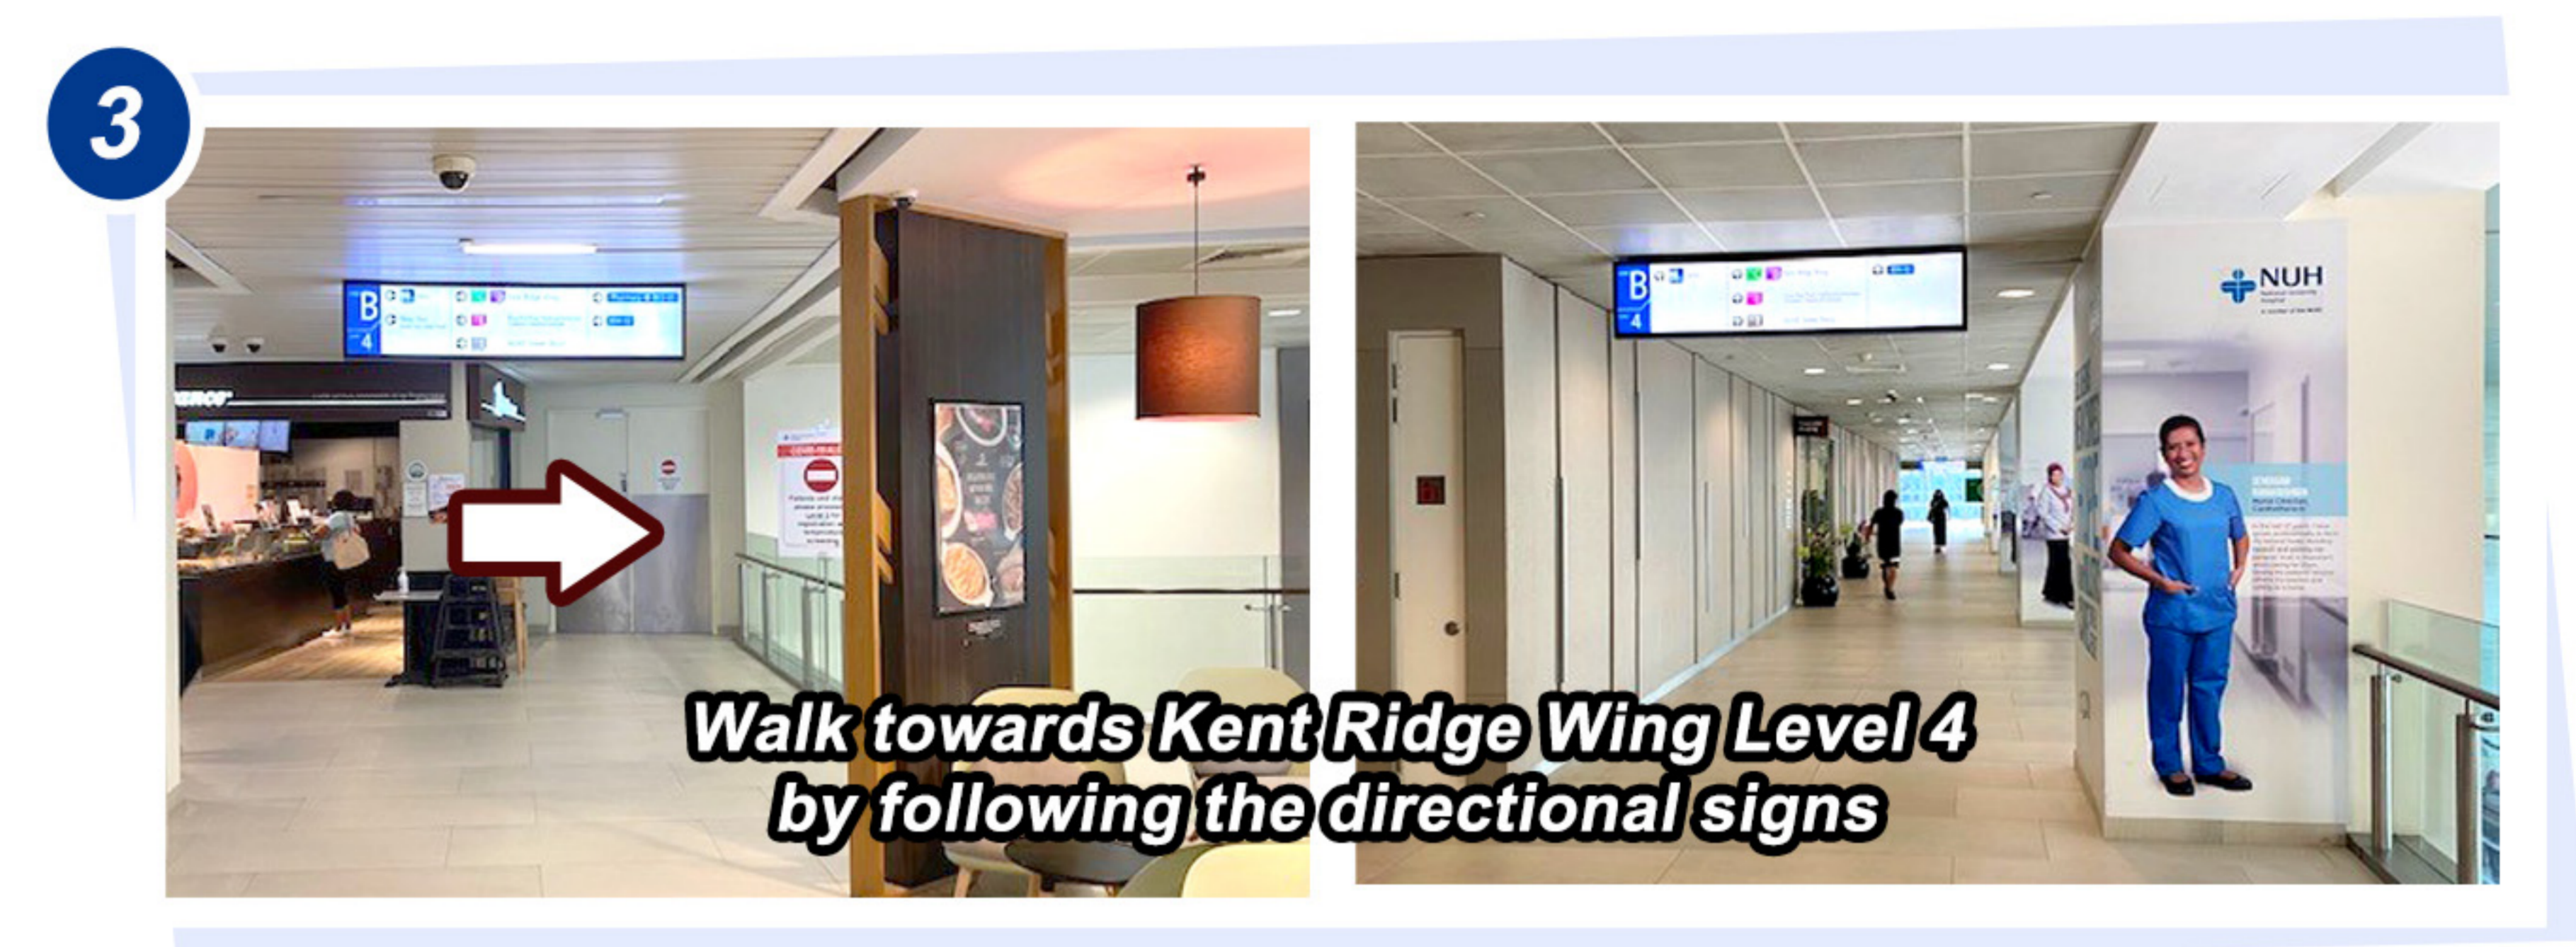

Ward Locations

- ZONE D** Wards 5A - 9B Register at Level 3
- ZONE G** Wards 20 - 64 Register at Level 1

Scan QR code for full list of facilities at NUH

Getting to NUHS Tower Block

From Kent Ridge MRT Station (via Exit C, NUH Medical Centre)