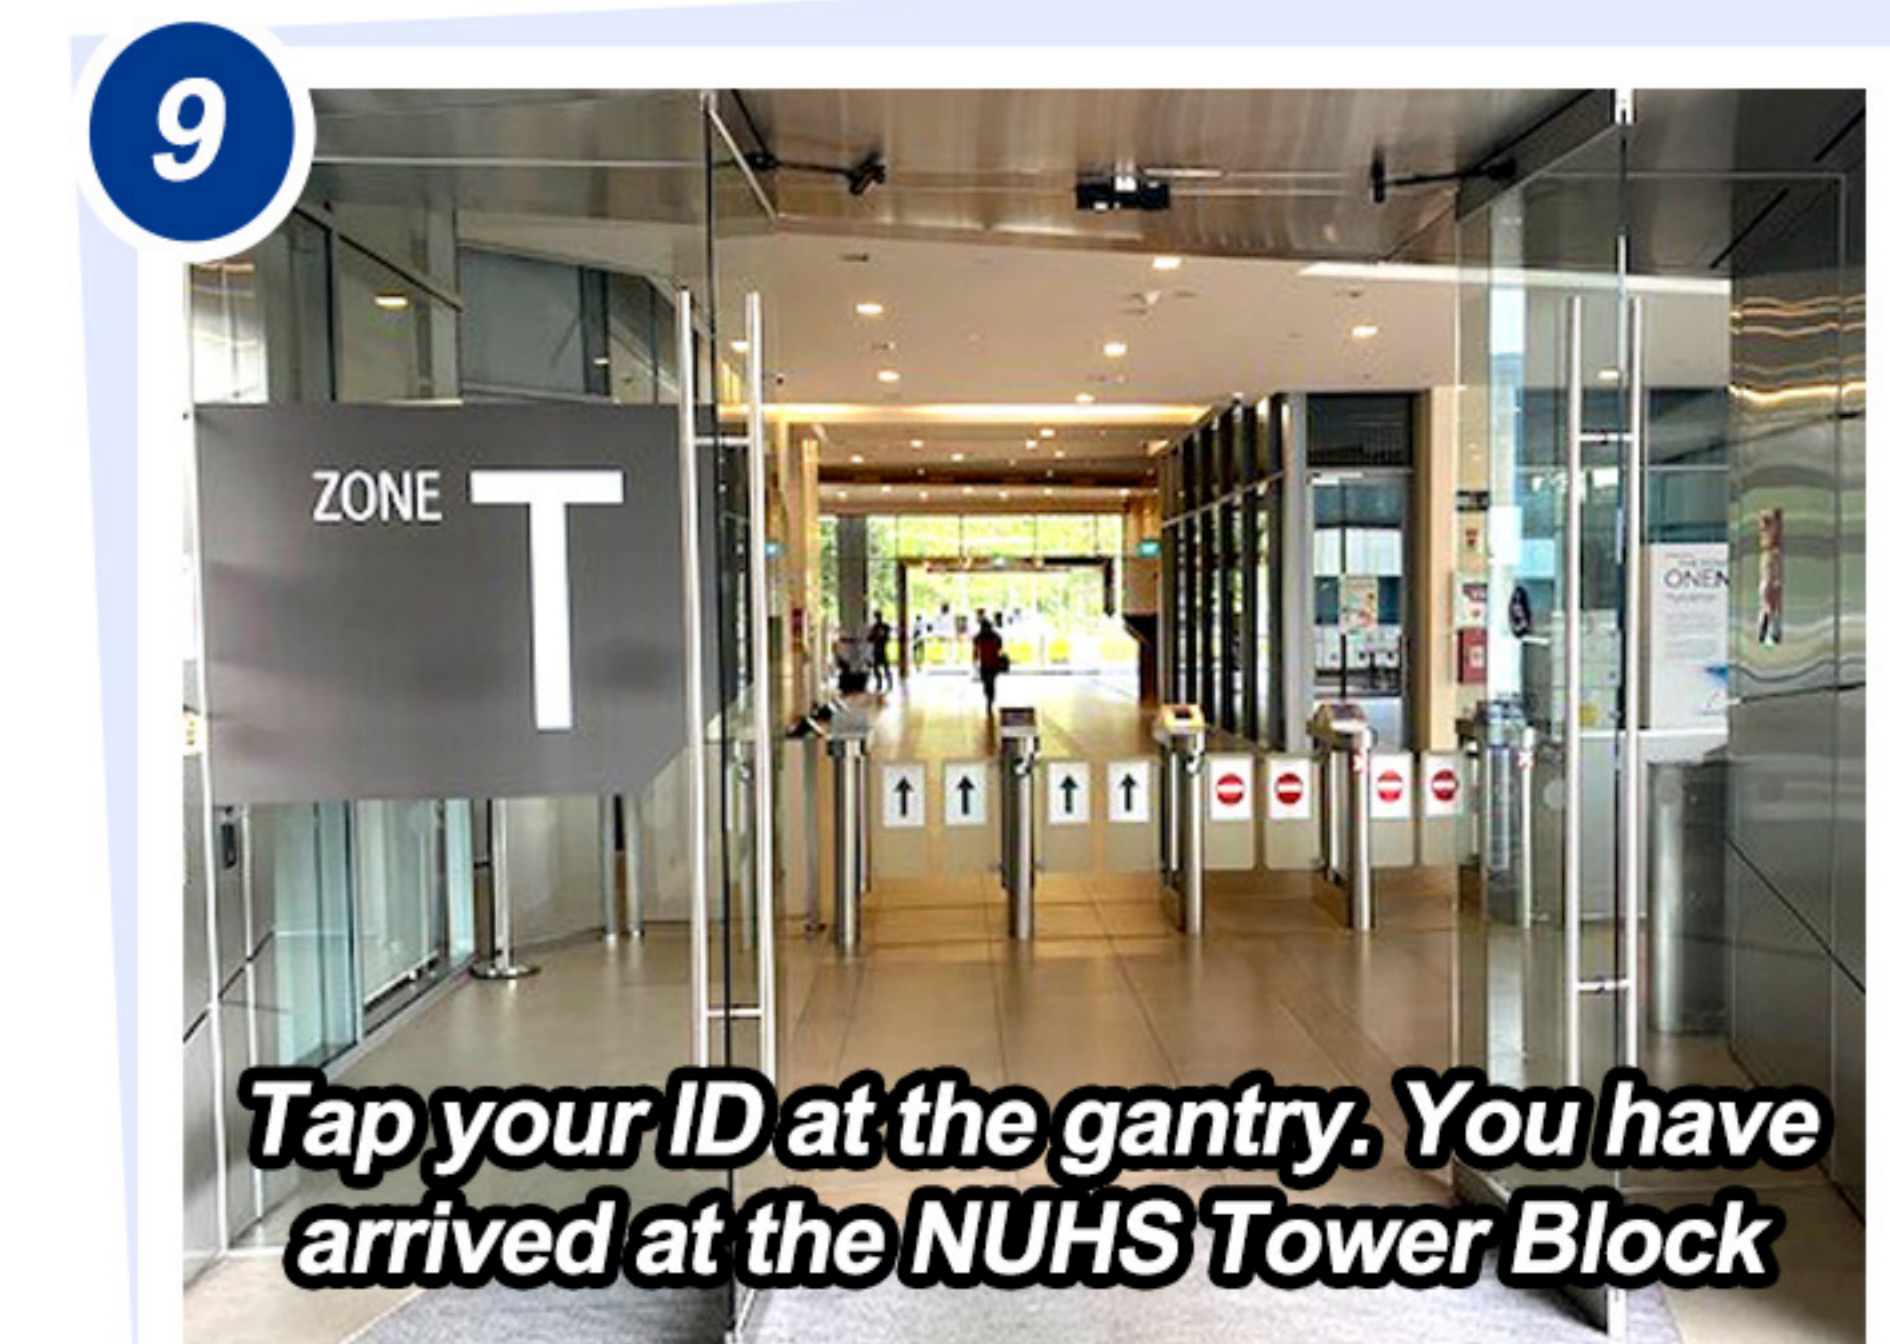

Getting to NUHS Tower Block

From Kent Ridge Wing Carpark (public)

Getting to NUHS Tower Block

From Medical Centre Carpark (public)

1
NUH Medical Centre Carpark @ Level 5, 6 and 7A (Lift Lobby B)

2
Take the lift or escalator to Level 4

3
Walk towards Kent Ridge Wing Level 4 by following the directional signs

4
Cross the Link bridge to get to Zone C, Kent Ridge Wing. Take the escalator down to Level 3

5
Walk towards Zone D, South Entrance

6
Register at the counter. If you had pre-registered, tap your ID at the gantry and take lift to Level 8

7
On Level 8, follow the directional signs to NUHS Tower Block

8
Cross the Link bridge

9
Tap your ID at the gantry. You have arrived at the NUHS Tower Block