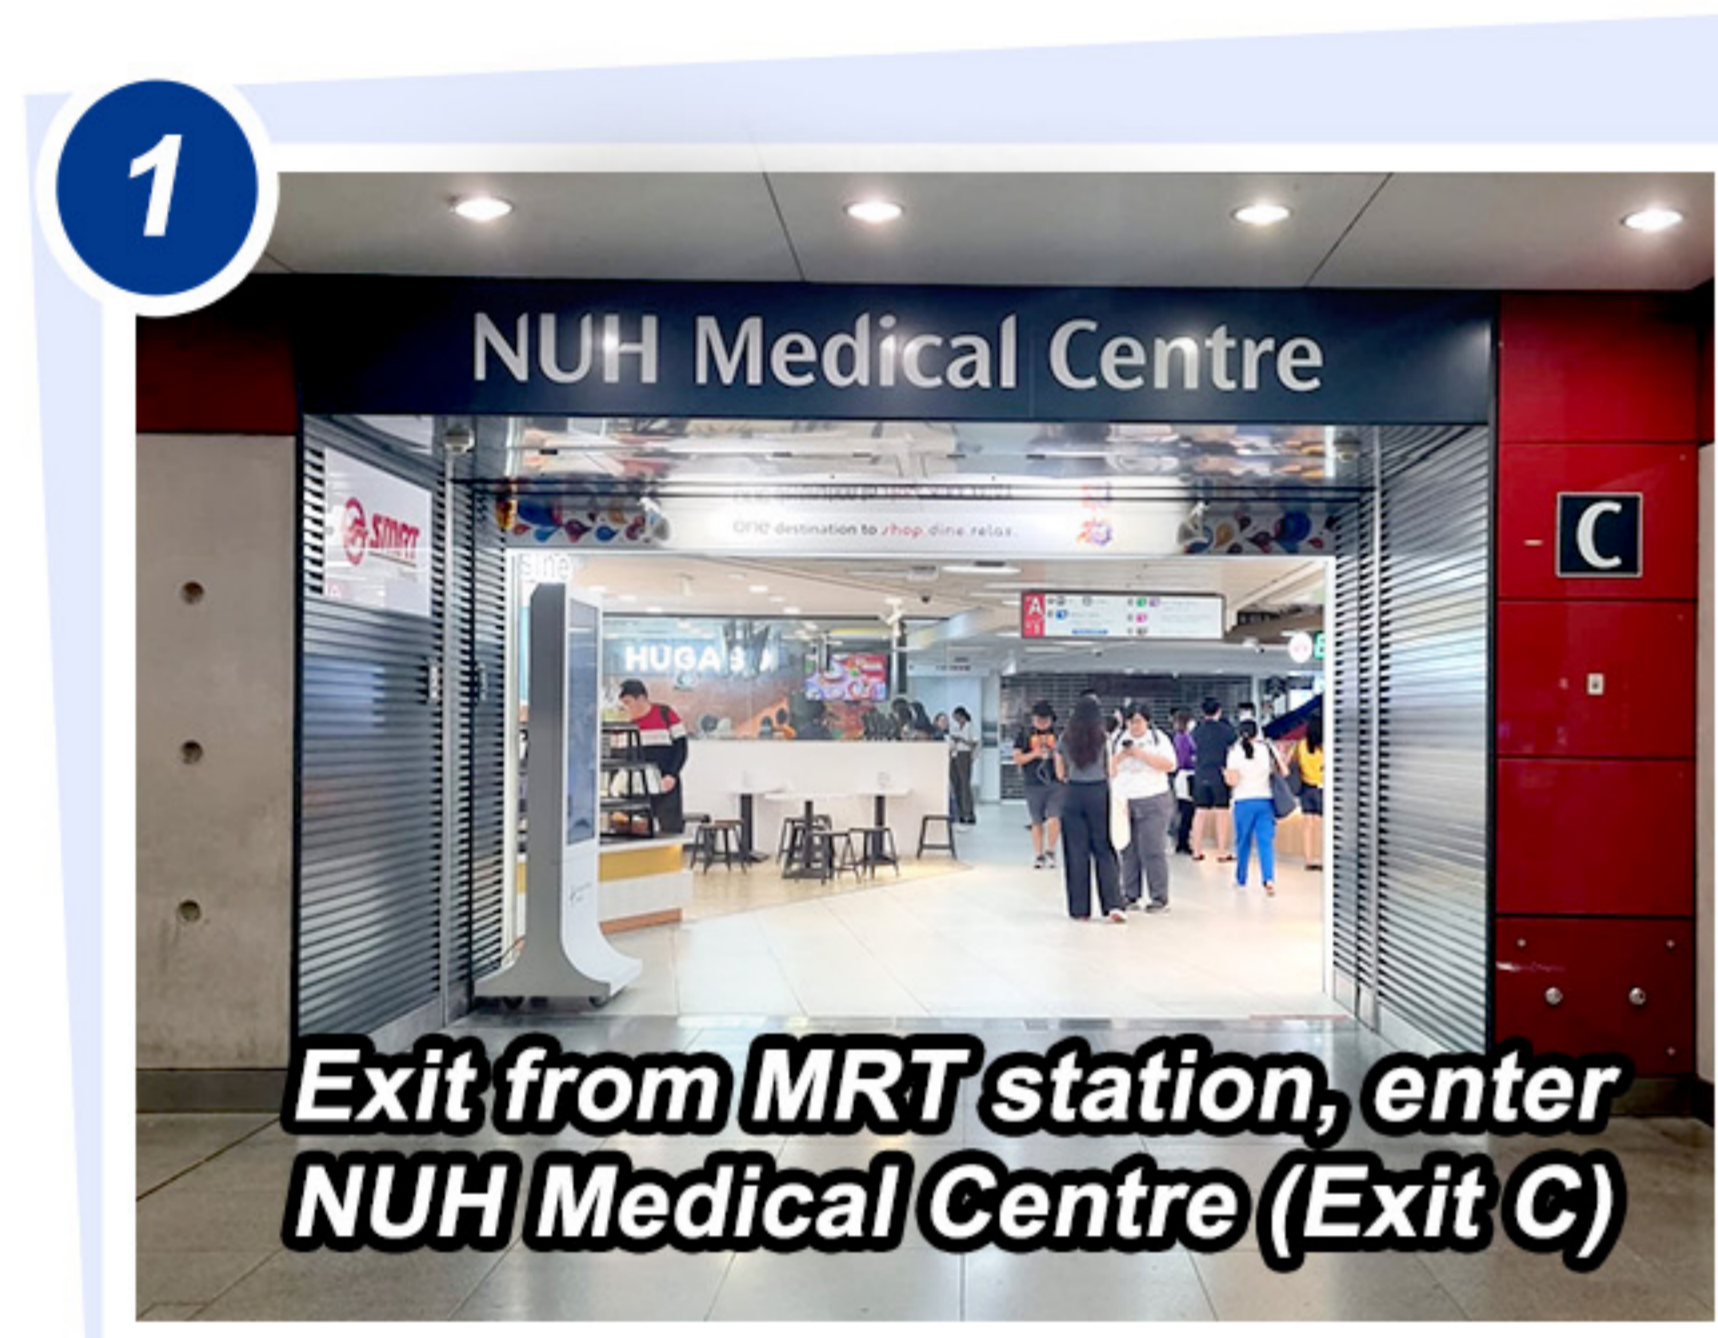

Locations of National Centres

ZONE B National University Cancer Institute Singapore	ZONE F National University Heart Centre Singapore	ZONE H National University Centre for Oral Health Singapore
--	--	--

Ward Locations

- ZONE D** Wards 5A - 9B Register at Level 3
- ZONE G** Wards 20 - 64 Register at Level 1

Scan QR code for full list of facilities at NUH

Getting to NUHS Tower Block

From Kent Ridge MRT Station (via Exit C, NUH Medical Centre)

Getting to NUHS Tower Block

- By MRT, from Kent Ridge Station, Exit B
- By SBS Transit Bus Service No. 92, 92A, 92B or 200, from bus stop #15139 (outside Kent Ridge MRT station)

- (1) From MRT station / bus stop, walk towards Science Park 1 (along South Buona Vista Road).
- (2) At the traffic junction, walk across South Buona Vista Road to get to NUHS Tower Block.

Getting to NUHS Tower Block

From Kent Ridge Wing Carpark (public)

Getting to NUHS Tower Block

From Medical Centre Carpark (public)

1
NUH Medical Centre Carpark @ Level 5, 6 and 7A (Lift Lobby B)

2
Take the lift or escalator to Level 4