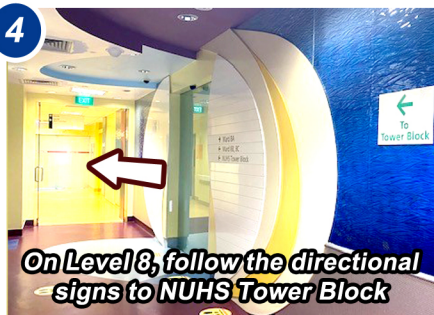

Ward Locations

- ZONE D** Wards 5A - 9B Register at Level 3
- ZONE G** Wards 20 - 64 Register at Level 1

Scan QR code for full list of facilities at NUH

Getting to NUHS Tower Block

From Kent Ridge MRT Station (via Exit C, NUH Medical Centre)

Getting to NUHS Tower Block

- By MRT, from Kent Ridge Station, Exit B
- By SBS Transit Bus Service No. 92, 92A, 92B or 200, from bus stop #15139 (outside Kent Ridge MRT station)

- (1) From MRT station / bus stop, walk towards Science Park 1 (along South Buona Vista Road).
- (2) At the traffic junction, walk across South Buona Vista Road to get to NUHS Tower Block.

Getting to NUHS Tower Block

From Kent Ridge Wing Carpark (public)

Getting to NUHS Tower Block

From Medical Centre Carpark (public)

1
NUH Medical Centre Carpark @ Level 5, 6 and 7A (Lift Lobby B)

2
Take the lift or escalator to Level 4

3
Walk towards Kent Ridge Wing Level 4 by following the directional signs

4
Cross the Link bridge to get to Zone C, Kent Ridge Wing. Take the escalator down to Level 3

5
Walk towards Zone D, South Entrance