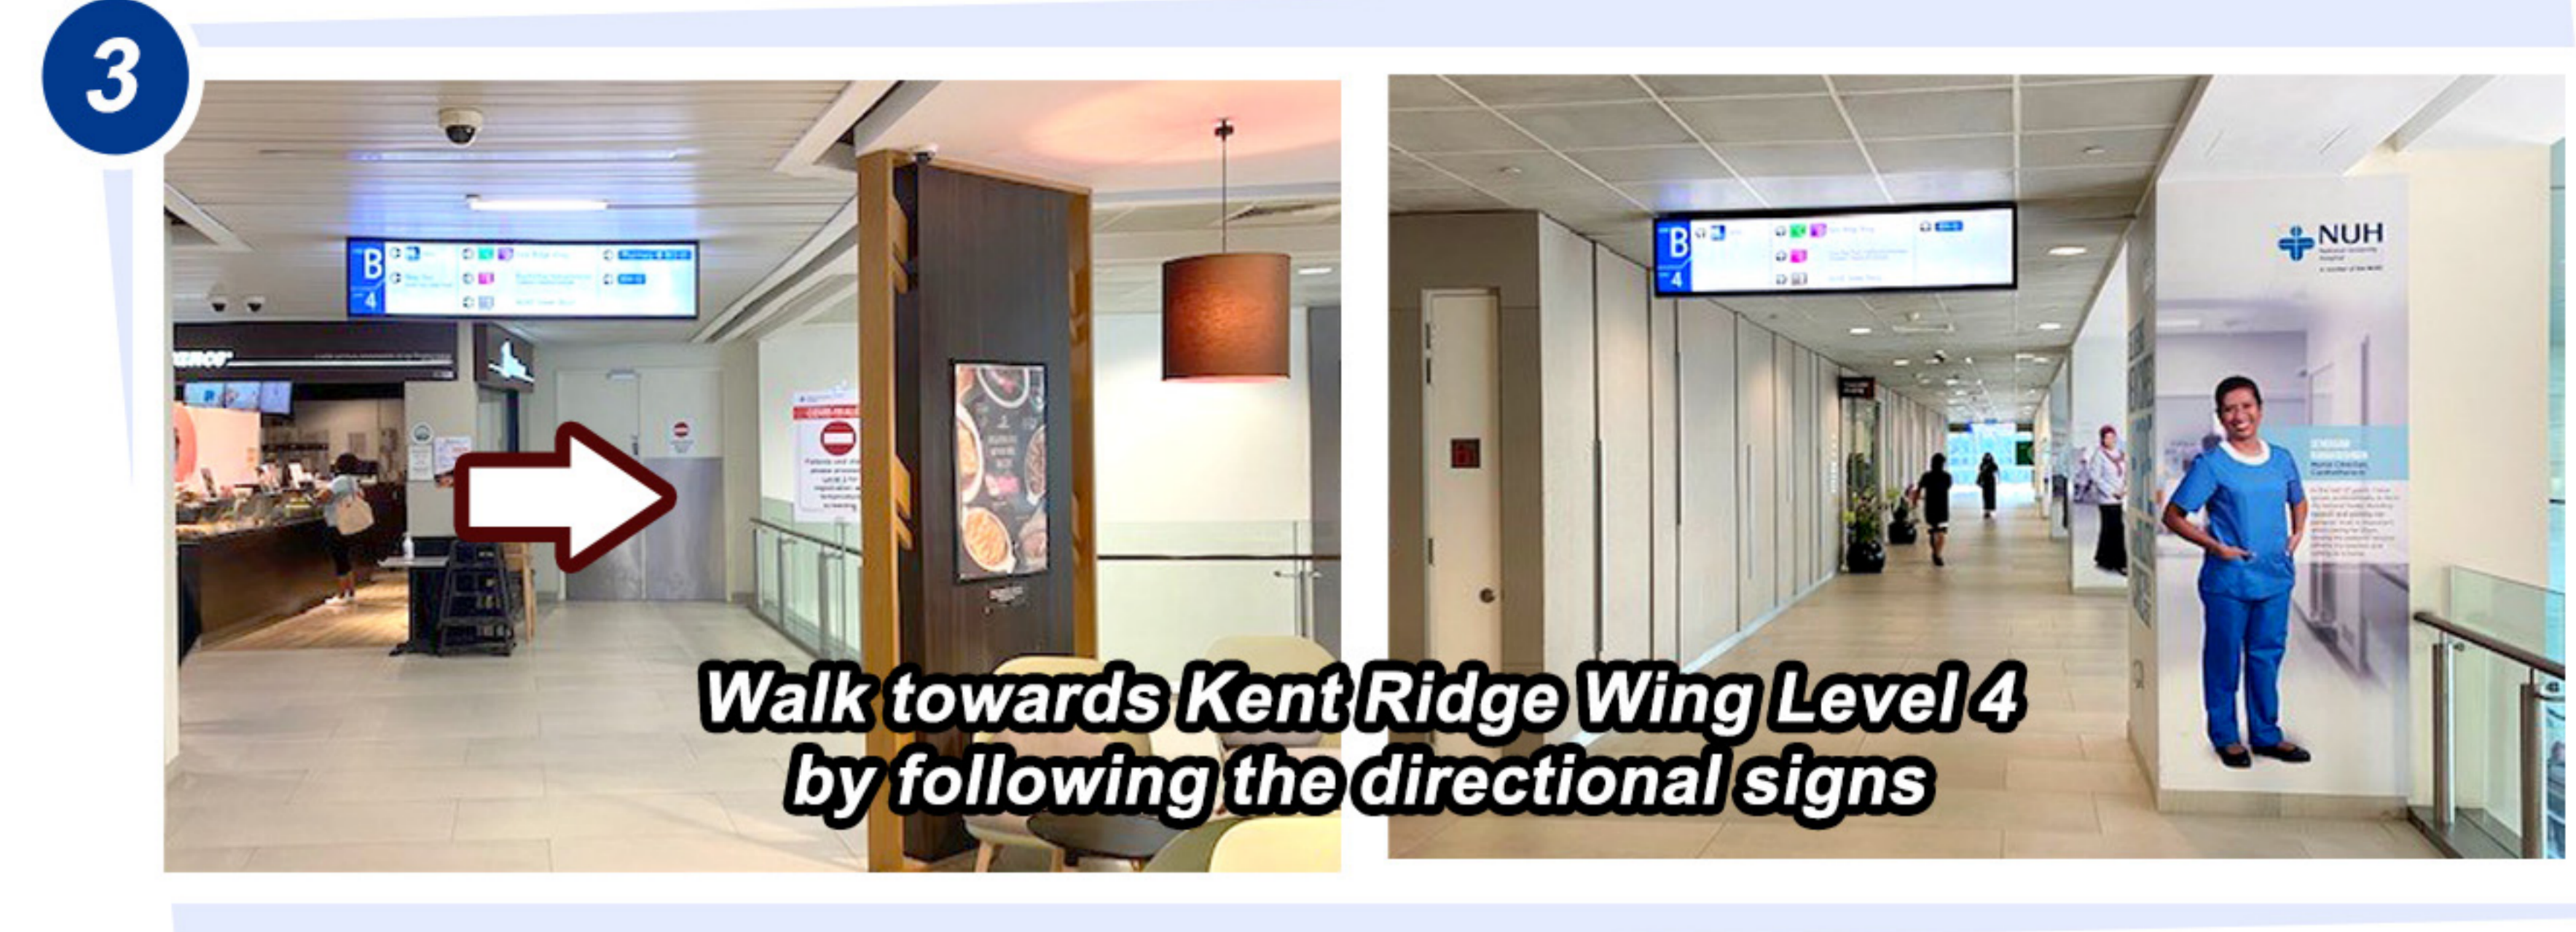

Getting to NUHS Tower Block

From Kent Ridge Wing Carpark (public)

Getting to NUHS Tower Block

From Medical Centre Carpark (public)

1
NUH Medical Centre Carpark @ Level 5, 6 and 7A (Lift Lobby B)

2
Take the lift or escalator to Level 4

3
Walk towards Kent Ridge Wing Level 4 by following the directional signs

4
Cross the Link bridge to get to Zone C, Kent Ridge Wing. Take the escalator down to Level 3

5
Walk towards Zone D, South Entrance

6
Register at the counter. If you had pre-registered, tap your ID at the gantry and take lift to Level 8

7
On Level 8, follow the directional signs to NUHS Tower Block

8
Cross the Link bridge

9
Tap your ID at the gantry. You have arrived at the NUHS Tower Block