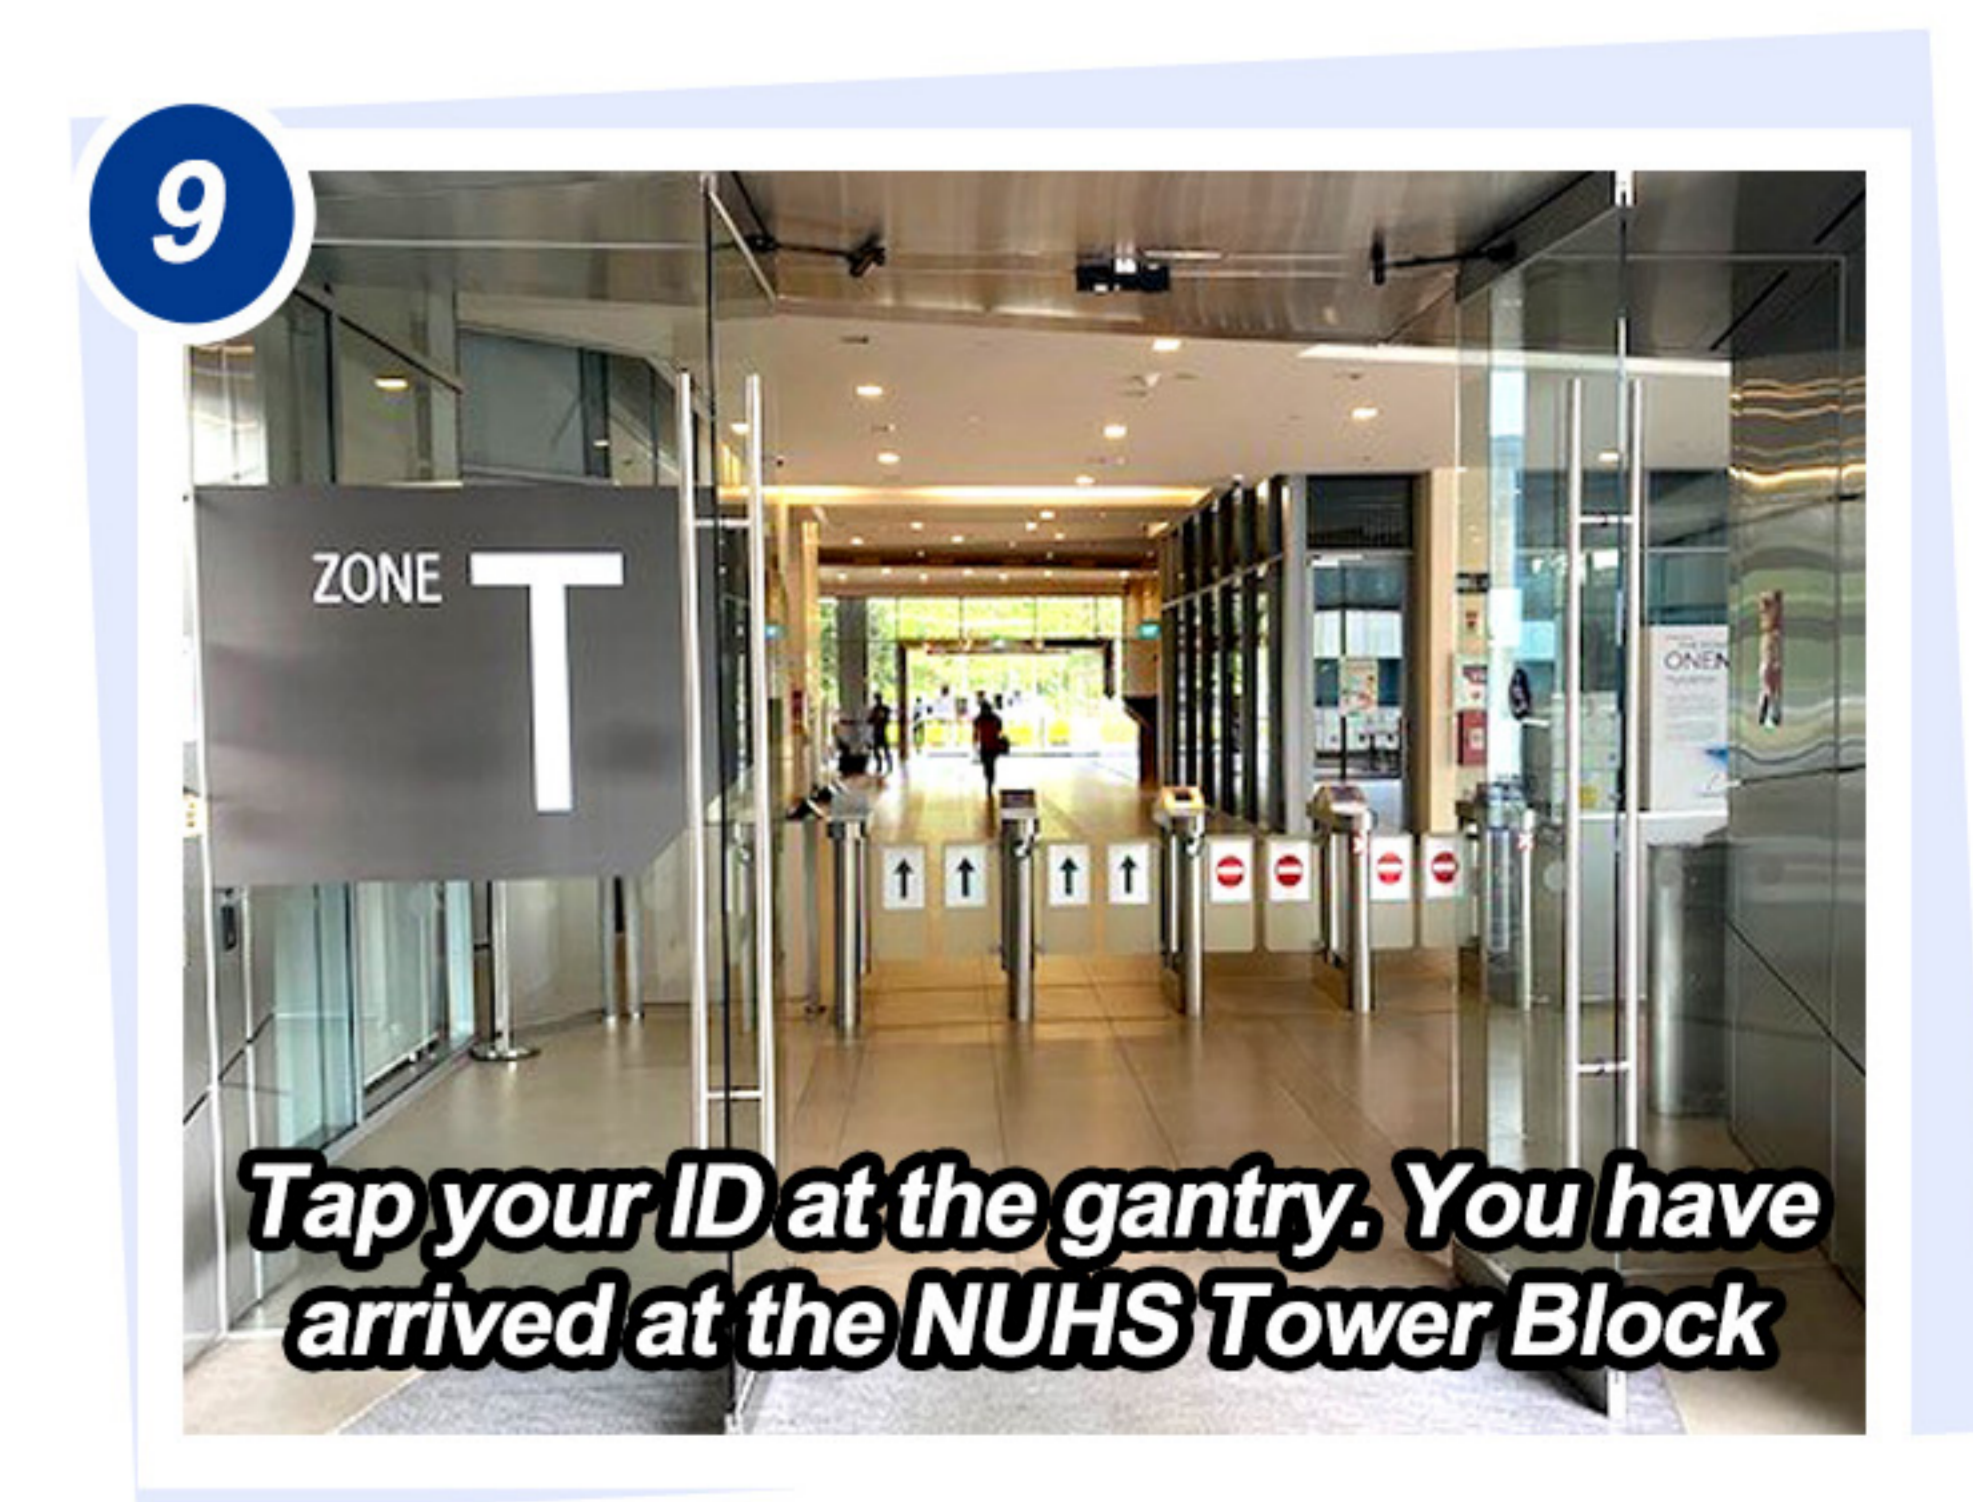

Ward Locations

- ZONE D** Wards 5A - 9B Register at Level 3
- ZONE G** Wards 20 - 64 Register at Level 1

Scan QR code for full list of facilities at NUH

Getting to NUHS Tower Block

From Kent Ridge MRT Station (via Exit C, NUH Medical Centre)

Getting to NUHS Tower Block

- By MRT, from Kent Ridge Station, Exit B
- By SBS Transit Bus Service No. 92, 92A, 92B or 200, from bus stop #15139 (outside Kent Ridge MRT station)

- (1) From MRT station / bus stop, walk towards Science Park 1 (along South Buona Vista Road).
- (2) At the traffic junction, walk across South Buona Vista Road to get to NUHS Tower Block.