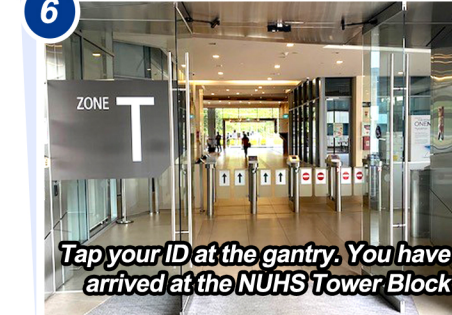

Ward Locations

- ZONE D** Wards 5A - 9B Register at Level 3
- ZONE G** Wards 20 - 64 Register at Level 1

Scan QR code for full list of facilities at NUH

Getting to NUHS Tower Block

From Kent Ridge MRT Station (via Exit C, NUH Medical Centre)

Getting to NUHS Tower Block

- By MRT, from Kent Ridge Station, Exit B
- By SBS Transit Bus Service No. 92, 92A, 92B or 200, from bus stop #15139 (outside Kent Ridge MRT station)

- (1) From MRT station / bus stop, walk towards Science Park 1 (along South Buona Vista Road).
- (2) At the traffic junction, walk across South Buona Vista Road to get to NUHS Tower Block.

Getting to NUHS Tower Block

From Kent Ridge Wing Carpark (public)

Getting to NUHS Tower Block

From Medical Centre Carpark (public)

1
NUH Medical Centre Carpark @ Level 5, 6 and 7A (Lift Lobby B)

2
Take the lift or escalator to Level 4