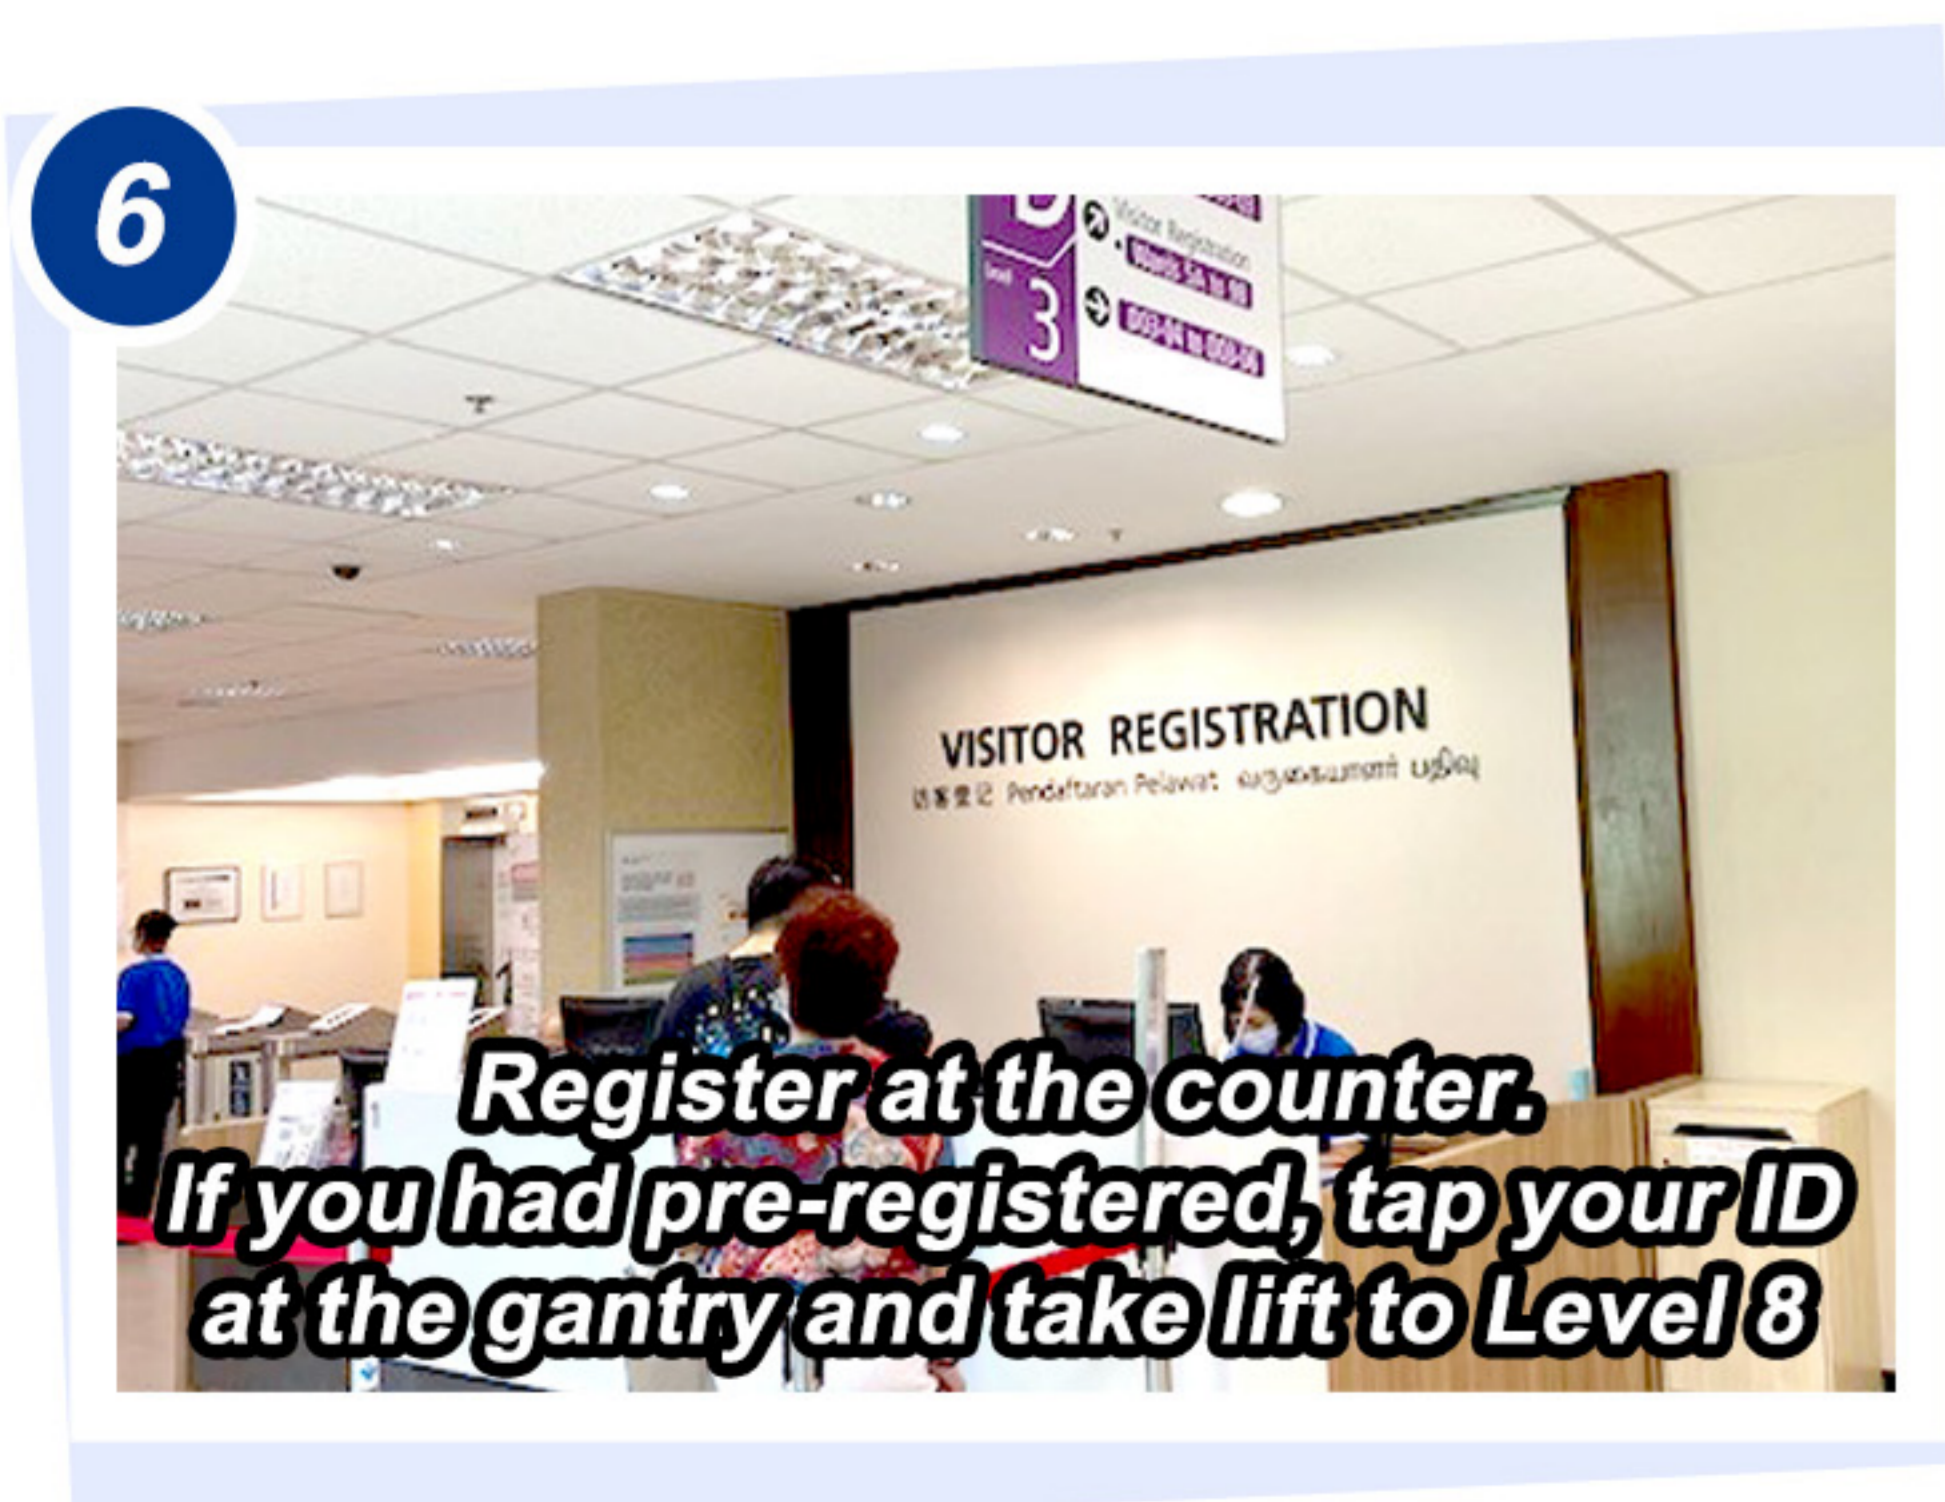

Ward Locations

- ZONE D** Wards 5A - 9B Register at Level 3
- ZONE G** Wards 20 - 64 Register at Level 1

Scan QR code for full list of facilities at NUH

Getting to NUHS Tower Block

From Kent Ridge MRT Station (via Exit C, NUH Medical Centre)