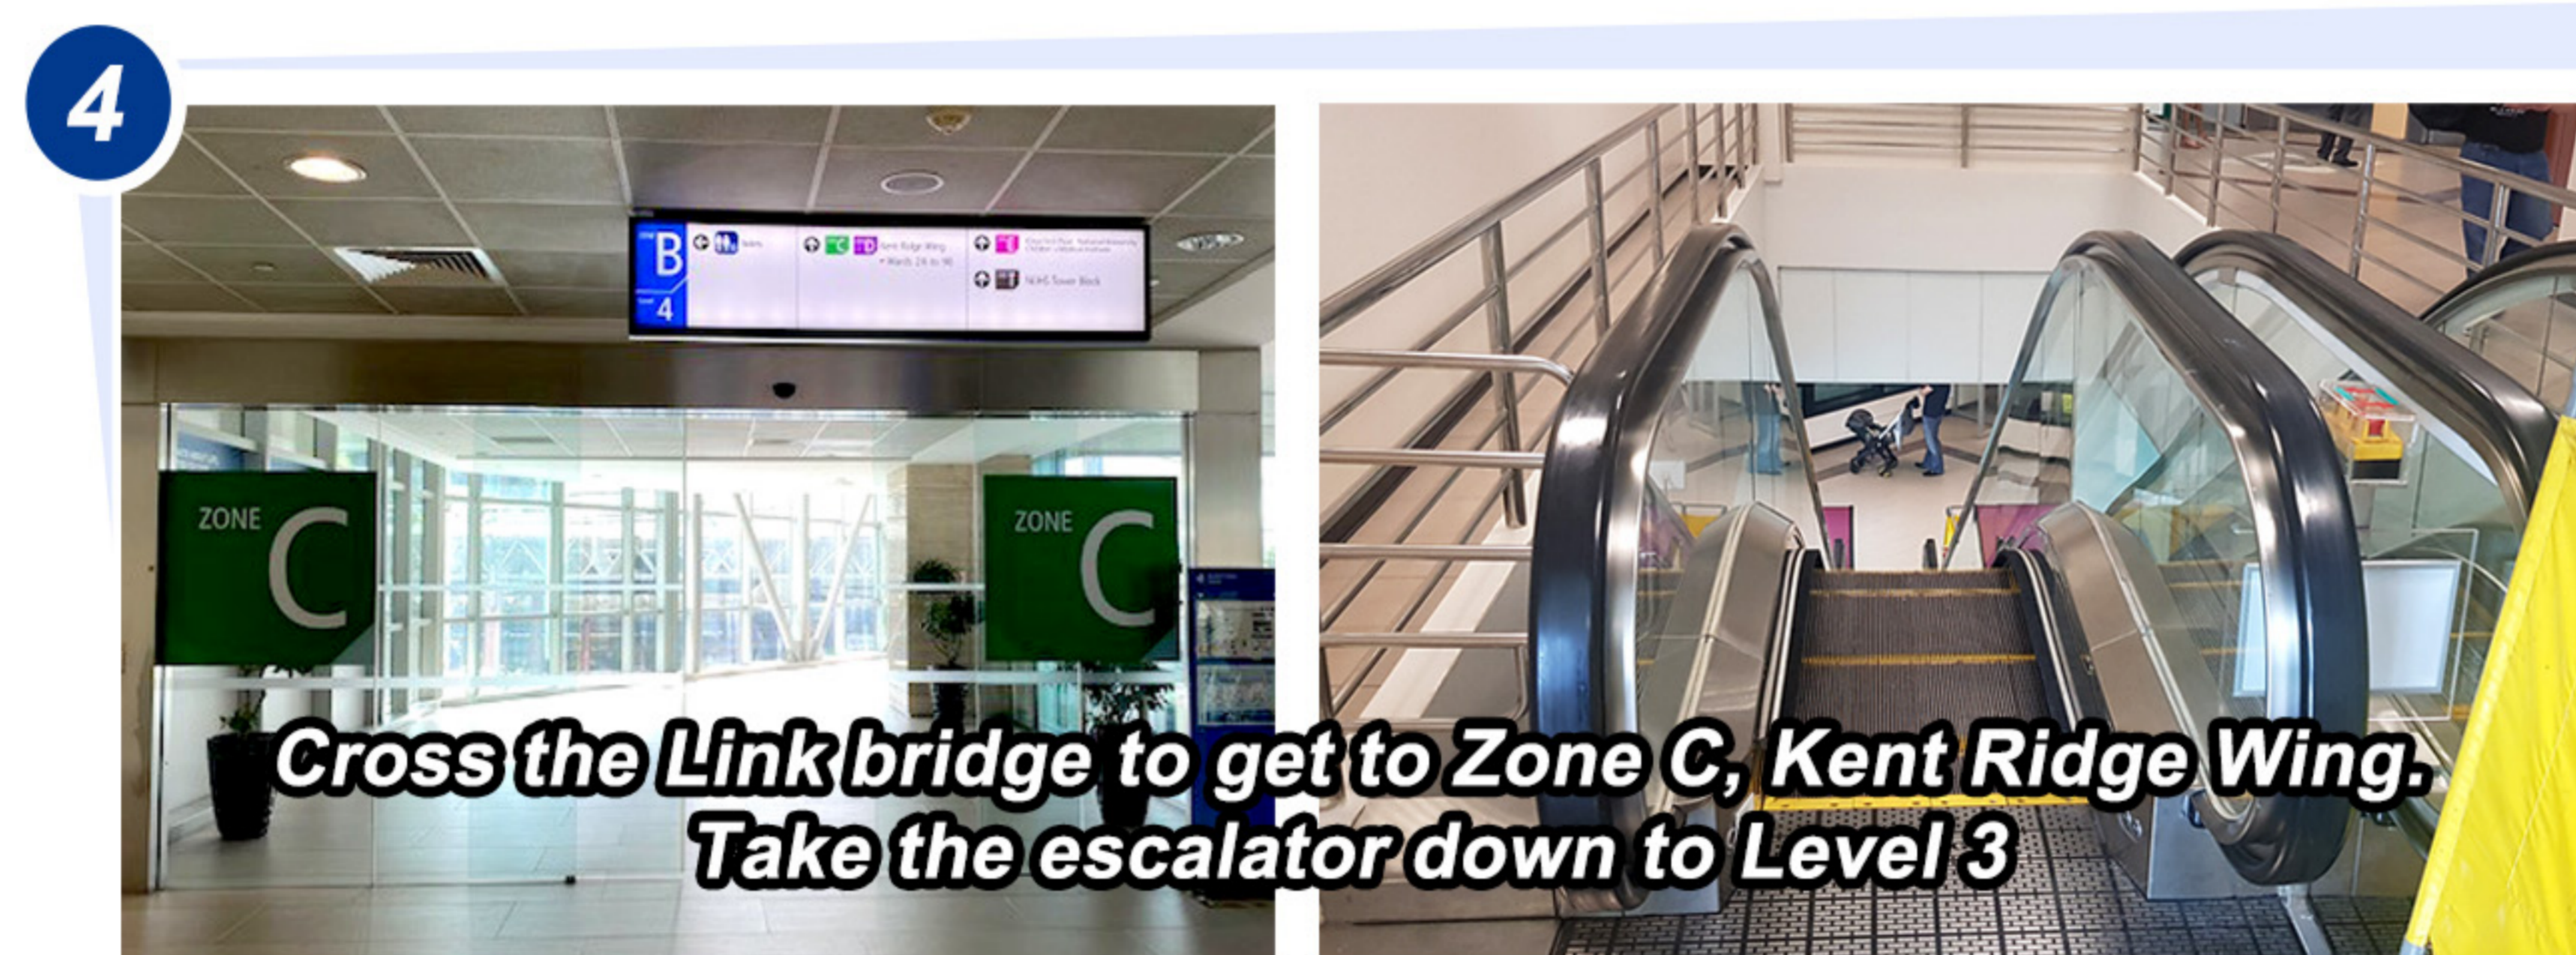

Ward Locations

- ZONE D** Wards 5A - 9B Register at Level 3
- ZONE G** Wards 20 - 64 Register at Level 1

Scan QR code for full list of facilities at NUH

Getting to NUHS Tower Block

From Kent Ridge MRT Station (via Exit C, NUH Medical Centre)

Getting to NUHS Tower Block

- By MRT, from Kent Ridge Station, Exit B
- By SBS Transit Bus Service No. 92, 92A, 92B or 200, from bus stop #15139 (outside Kent Ridge MRT station)

- (1) From MRT station / bus stop, walk towards Science Park 1 (along South Buona Vista Road).
- (2) At the traffic junction, walk across South Buona Vista Road to get to NUHS Tower Block.