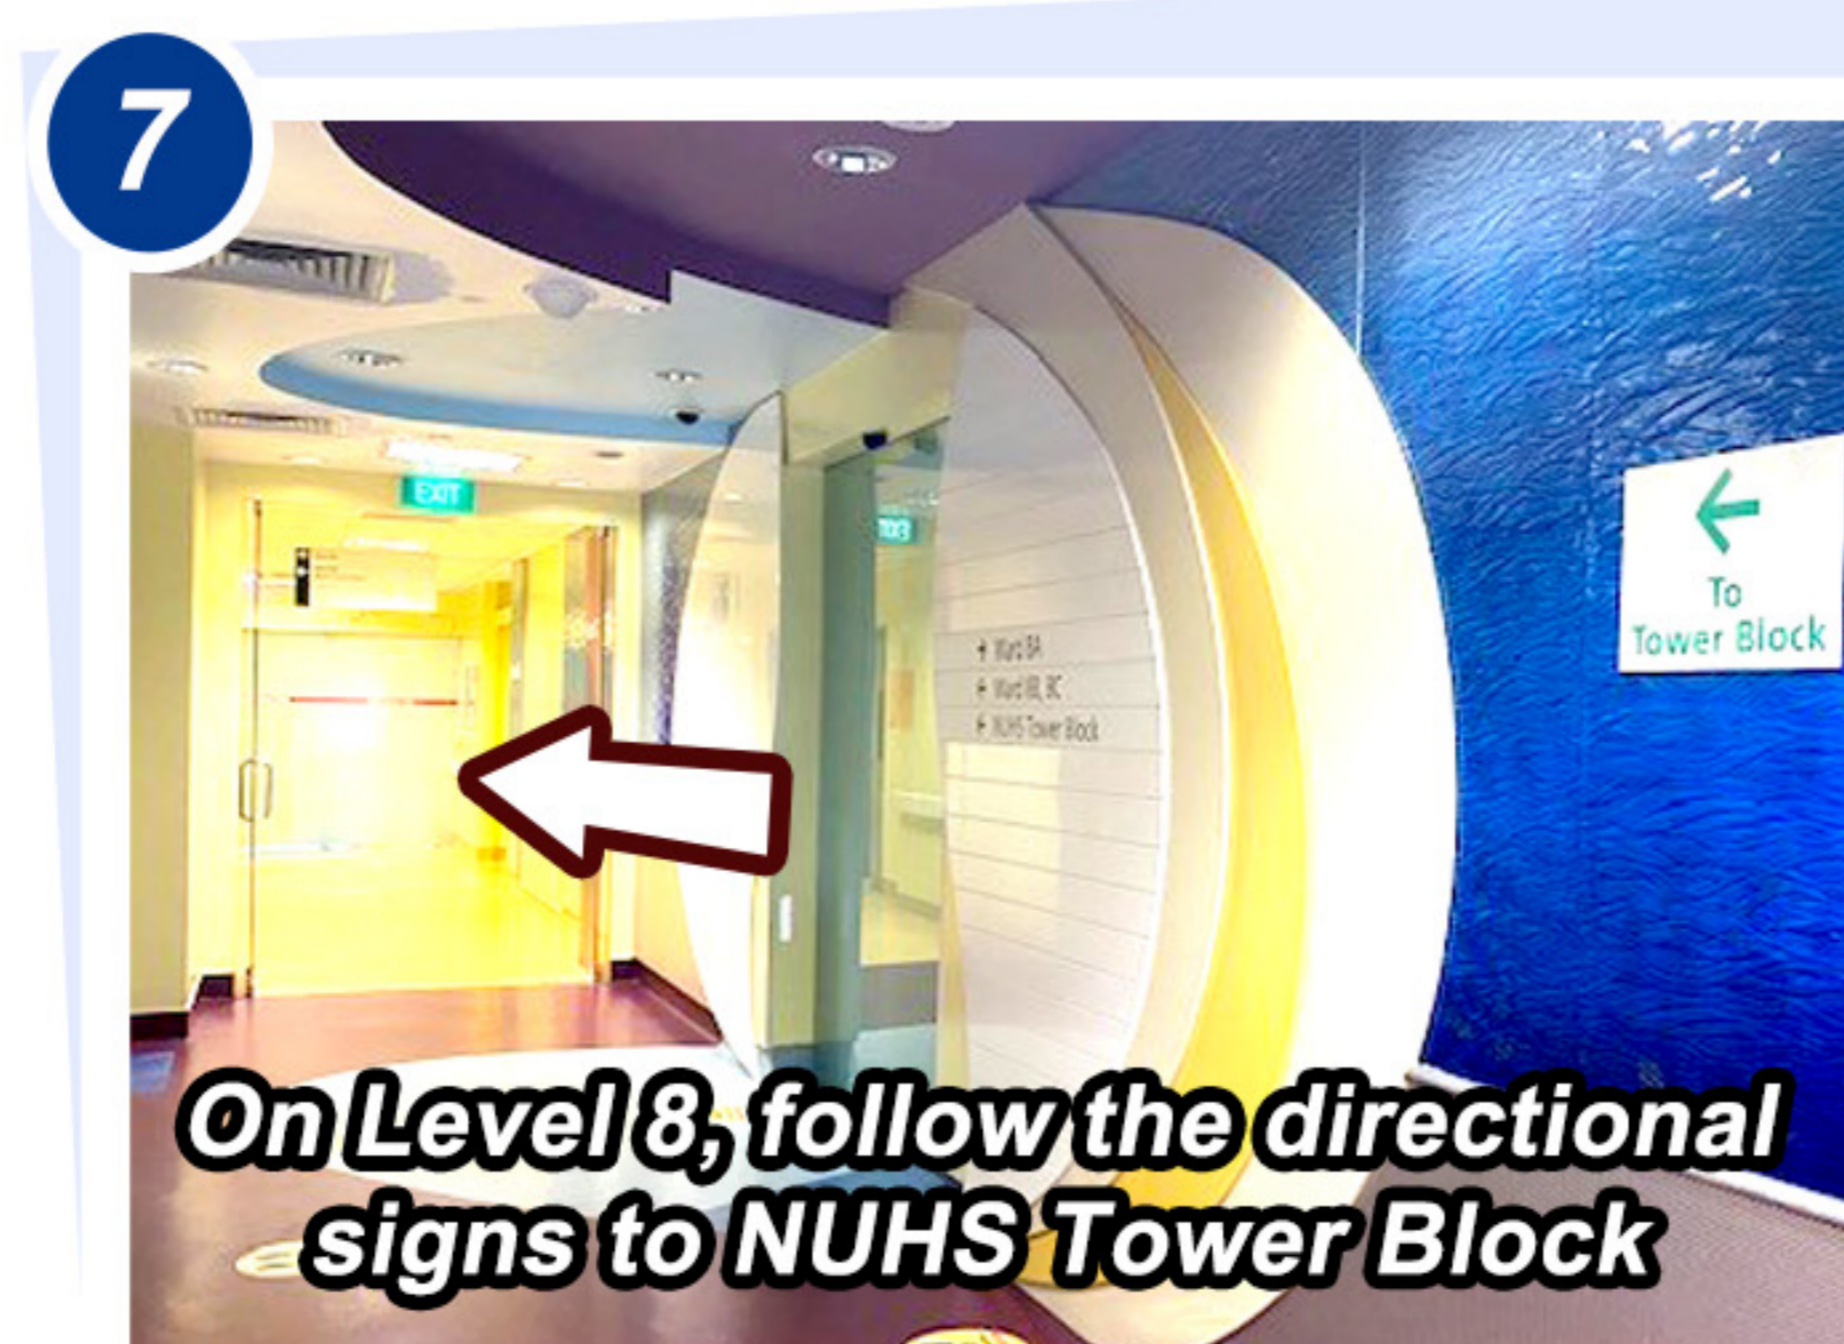

Getting to NUHS Tower Block

From Kent Ridge Wing Carpark (public)

Getting to NUHS Tower Block

From Medical Centre Carpark (public)

1
NUH Medical Centre Carpark @ Level 5, 6 and 7A (Lift Lobby B)

2
Take the lift or escalator to Level 4

3
Walk towards Kent Ridge Wing Level 4 by following the directional signs

4
Cross the Link bridge to get to Zone C, Kent Ridge Wing. Take the escalator down to Level 3

5
Walk towards Zone D, South Entrance

6
Register at the counter. If you had pre-registered, tap your ID at the gantry and take lift to Level 8

7
On Level 8, follow the directional signs to NUHS Tower Block

8
Cross the Link bridge

9
Tap your ID at the gantry. You have arrived at the NUHS Tower Block