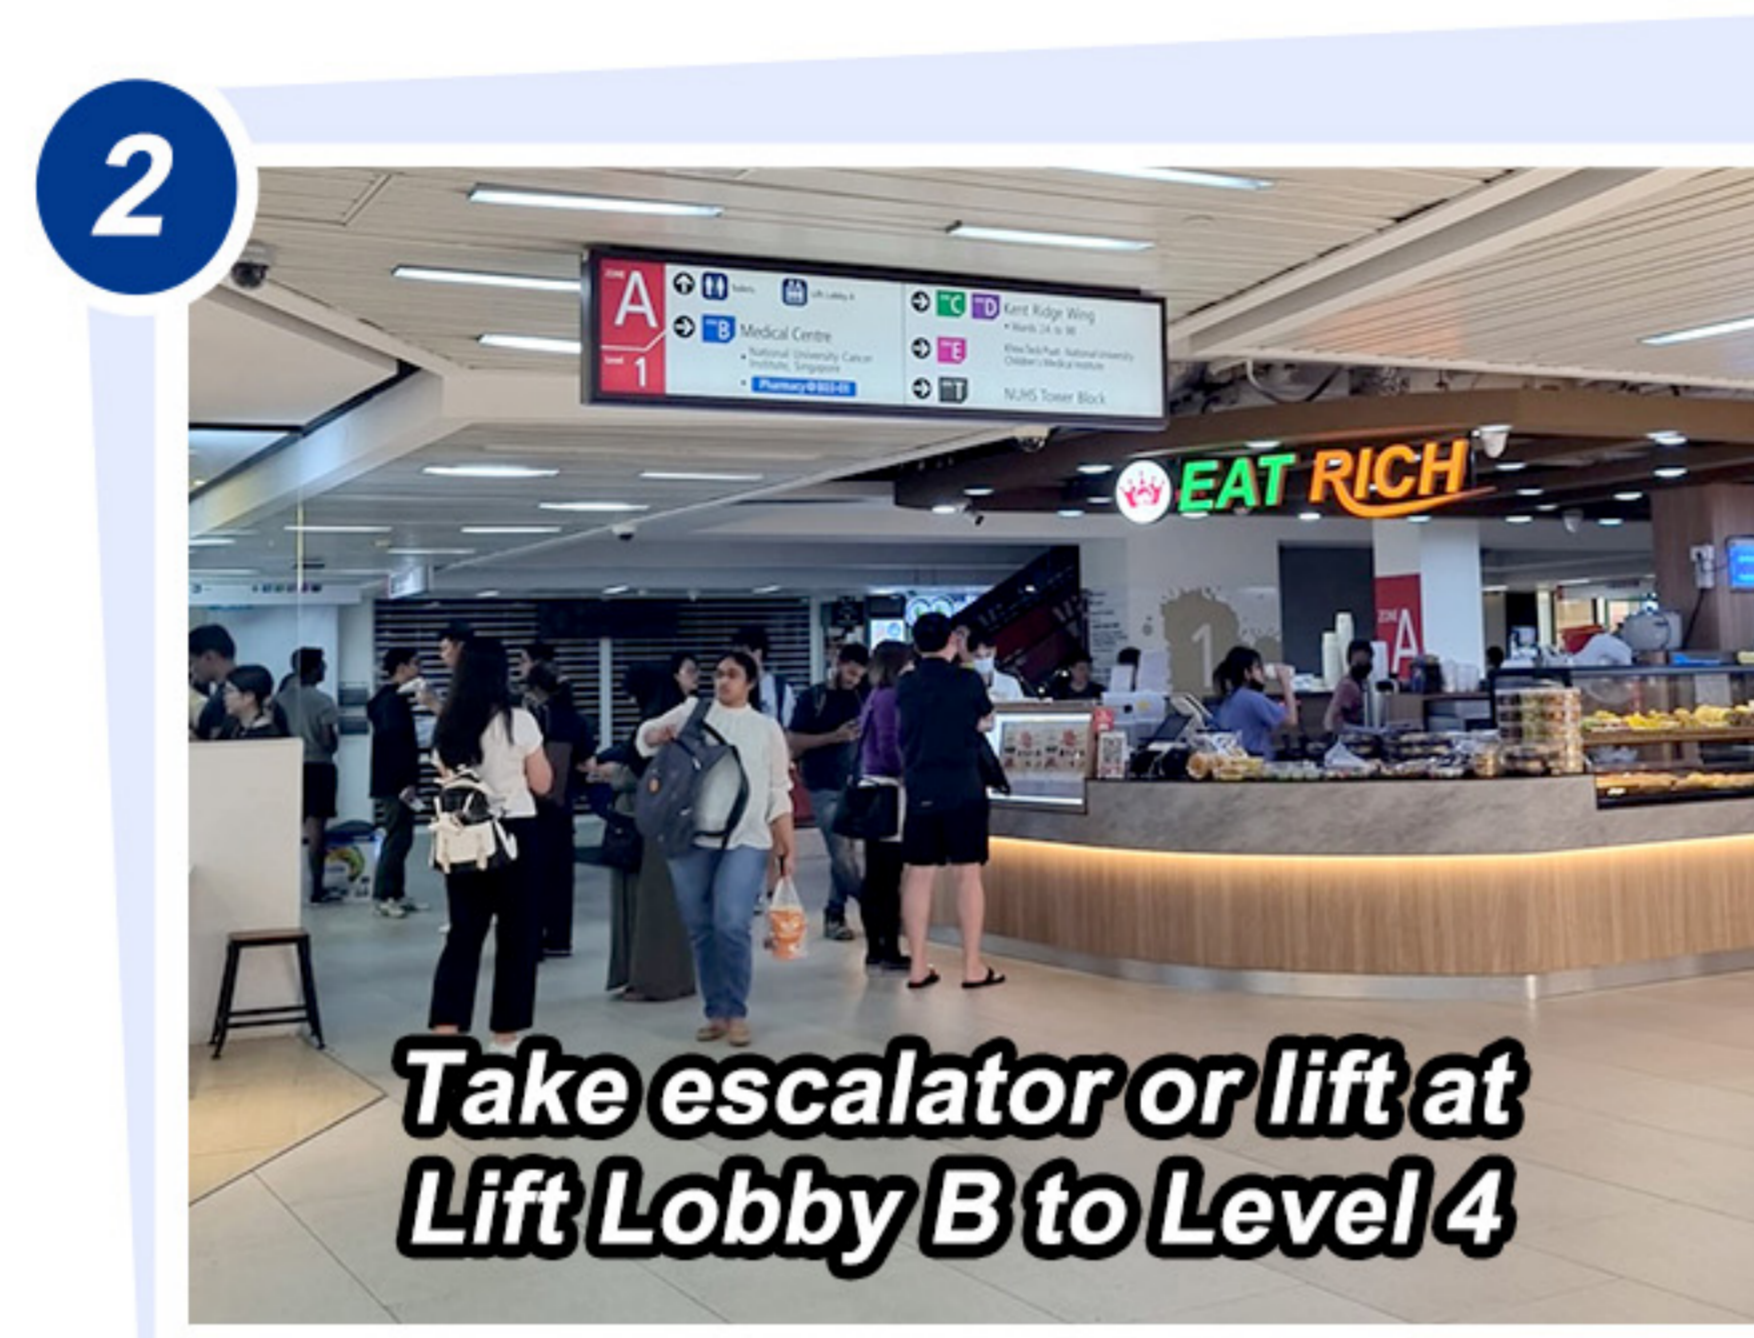

Ward Locations

- ZONE D** Wards 5A - 9B Register at Level 3
- ZONE G** Wards 20 - 64 Register at Level 1

Scan QR code for full list of facilities at NUH

Getting to NUHS Tower Block

From Kent Ridge MRT Station (via Exit C, NUH Medical Centre)