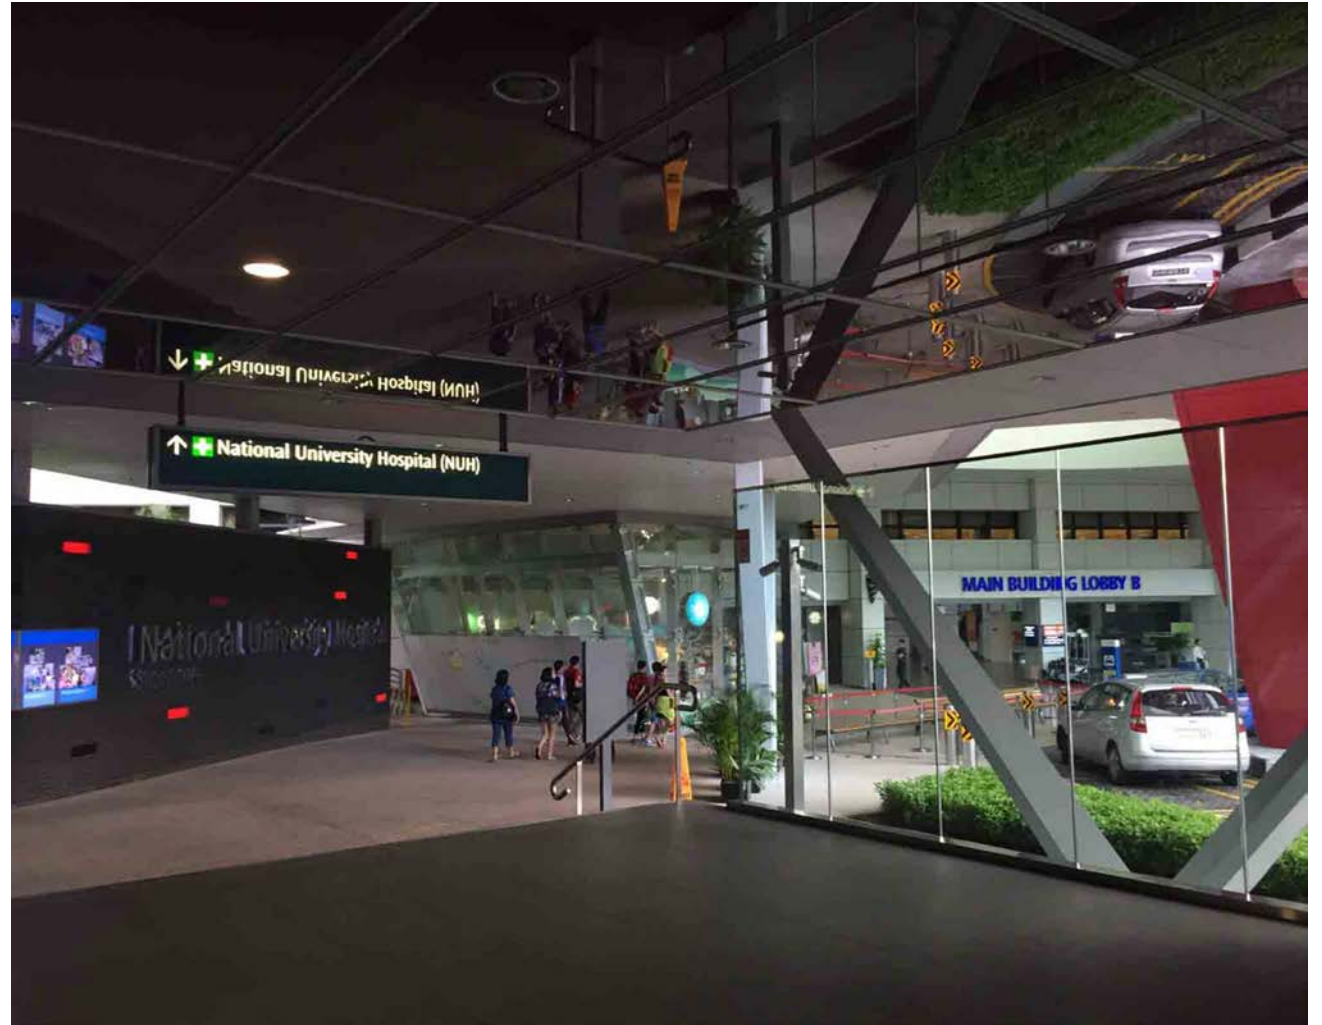

- Take the Circle Line MRT and alight at Kent Ridge MRT station
- Take the escalator up and head towards Exit A
- After tapping out from the MRT gantry, walk straight

- Once you reach this junction, follow the sign and turn left towards NUH Main Building

- Turn right after the flight of stairs towards the main lobby of NUH Main Building

- Walk towards NUH Main Building (Lobby B)

- Walk straight until you see an Information Counter, after walking pass the Counter, turn right

- Cross the first pedestrian crossing and walk up the stairs towards the second pedestrian crossing
- In the event of rain, take the longer sheltered walkway

- Cross the second pedestrian crossing and you will see MD6 building

- Walk up the flight of stairs and you will reach MD6 lobby