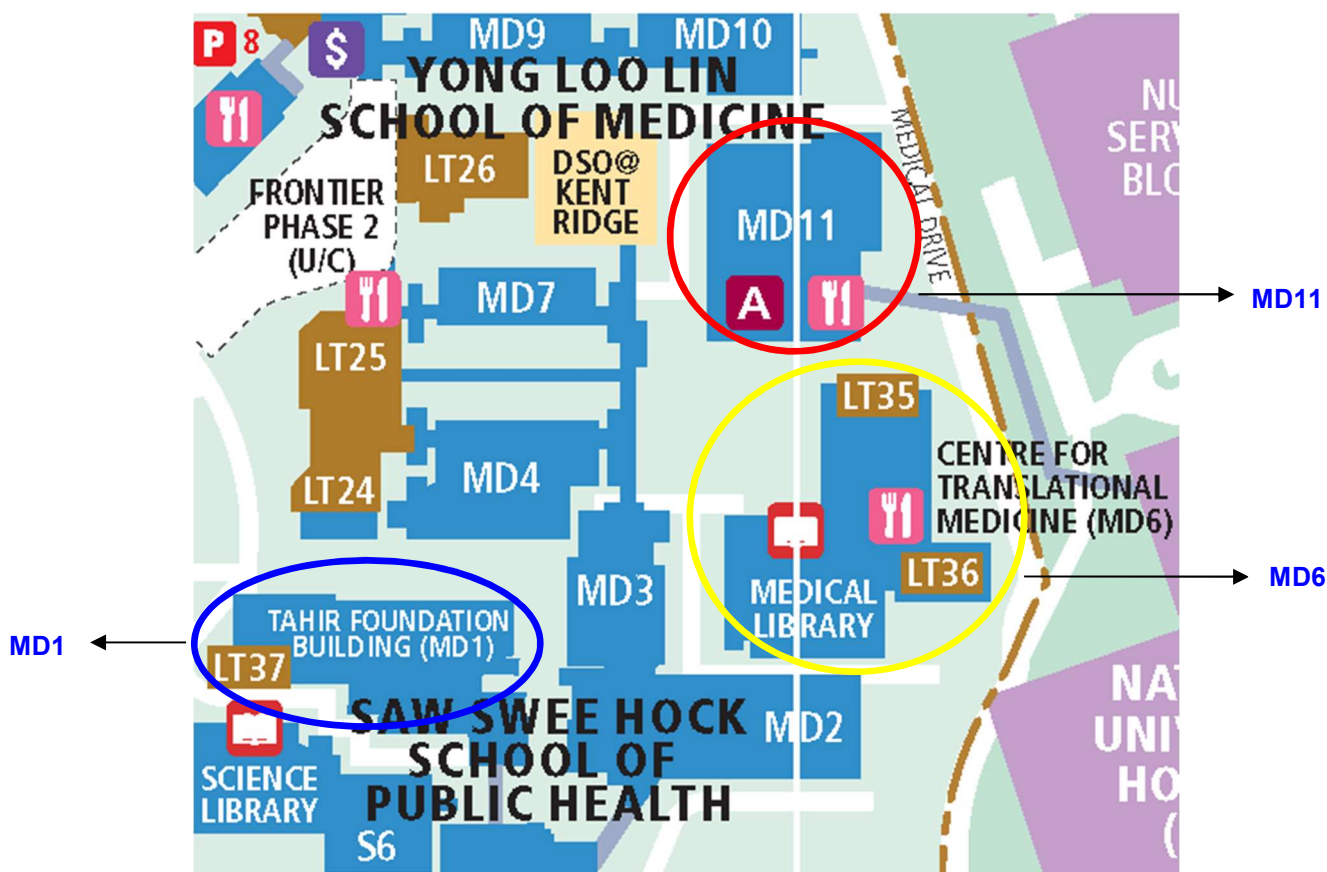

VENUE INFORMATION

Pre-Conference and Post-Conference Workshops

8 and 9 January 2020

MD1

Level 3

Pre-Conference Courses/Workshops
ESME, W1A1, W1A8, W1P1, W1P8
ESME-CT, W2A4, W2A8, W2P1, W2P5

Level 5

Pre-Conference Workshops
W2A5, W2P6

Level 8

Pre-Conference Workshop
W2F1

MD6

Level 1

Pre-Conference Workshops
HPEL, W1A2, W1P3
W2A1, W2A3, W2P2, W2P9

Level 3

Pre-Conference Workshops
W1A3, W1A4, W1A5, W1A9, W1P2, W1P4, W1P6, W1P10
W2A2, W2A6, W2A9, W2P3, W2P4

Level 4

Pre-Conference Workshops
W1A7, W1P7

MD11

Level 1 Foyer

Registration and collection of conference bag
and lanyard

Level 1

Pre-Conference Workshops
W1A6, W1P5, W2A7, W2P7
APME-Net 12th Niigata Meeting
(By Invitation Only)