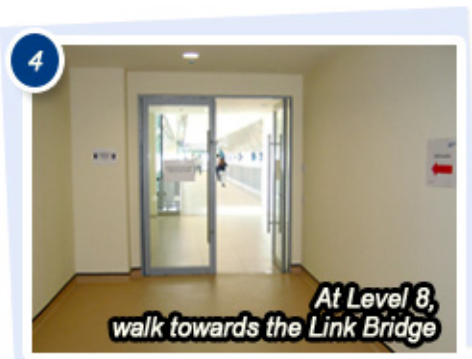

Getting to the Auditorium at NUHS Tower Block

Level 1, 1E Kent Ridge Road, Singapore 119228 (via South Buona Vista Road)

DIRECTIONS TO NUHS TOWER BLOCK

- Page 2 From NUH Kent Ridge Wing 2 Shuttle Bus Stand
- Page 3 From NUH Kent Ridge Wing 2 Carpark
- Page 4 From bus stops along South Buona Vista Road (SBS Transit Bus Service No. 92, 92A, 92B or 200)

NOTE: Visitors parking is only available at NUH.

Getting to the Auditorium at NUHS Tower Block

(From NUH Kent Ridge Wing 2 Shuttle Bus Stand)

Getting to the Auditorium at NUHS Tower Block

(From NUH Kent Ridge Wing 2 Carpark)