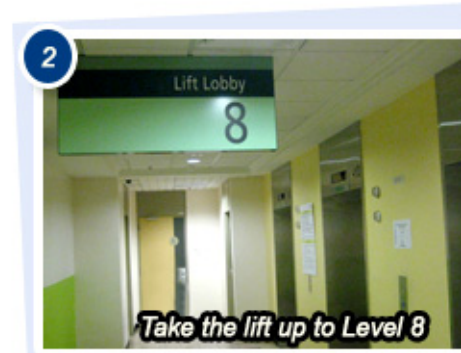

NOTE: Visitors parking is only available at NUH.

Getting to the Auditorium at NUHS Tower Block

(From NUH Kent Ridge Wing 2 Shuttle Bus Stand)

Getting to the Auditorium at NUHS Tower Block

(From NUH Kent Ridge Wing 2 Carpark)