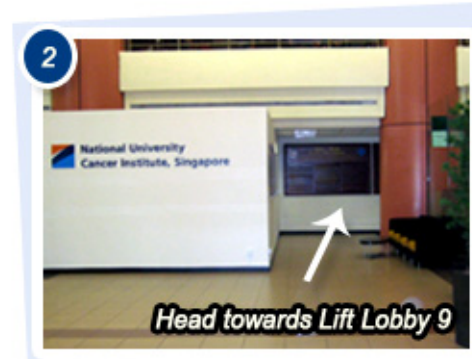

Getting to the Auditorium at NUHS Tower Block

Level 1, 1E Kent Ridge Road, Singapore 119228 (via South Buona Vista Road)

DIRECTIONS TO NUHS TOWER BLOCK

- Page 2 From NUH Kent Ridge Wing 2 Shuttle Bus Stand
- Page 3 From NUH Kent Ridge Wing 2 Carpark
- Page 4 From bus stops along South Buona Vista Road (SBS Transit Bus Service No. 92, 92A, 92B or 200)

NOTE: Visitors parking is only available at NUH.

Getting to the Auditorium at NUHS Tower Block

(From NUH Kent Ridge Wing 2 Shuttle Bus Stand)

Getting to the Auditorium at NUHS Tower Block

(From NUH Kent Ridge Wing 2 Carpark)