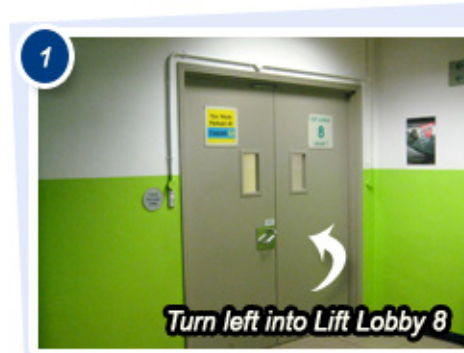

NOTE: Visitors parking is only available at NUH.

Getting to the Auditorium at NUHS Tower Block

(From NUH Kent Ridge Wing 2 Shuttle Bus Stand)

Getting to the Auditorium at NUHS Tower Block

(From NUH Kent Ridge Wing 2 Carpark)