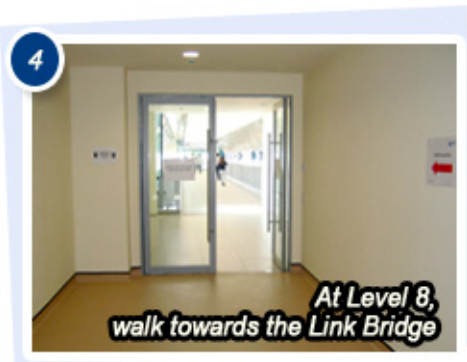

Getting to the Auditorium at NUHS Tower Block

Level 1, 1E Kent Ridge Road, Singapore 119228 (via South Buona Vista Road)

DIRECTIONS TO NUHS TOWER BLOCK

- Page 2 From NUH Kent Ridge Wing 2 Shuttle Bus Stand
- Page 3 From NUH Kent Ridge Wing 2 Carpark
- Page 4 From bus stops along South Buona Vista Road (SBS Transit Bus Service No. 92, 92A, 92B or 200)

NOTE: Visitors parking is only available at NUH.

Getting to the Auditorium at NUHS Tower Block

(From NUH Kent Ridge Wing 2 Shuttle Bus Stand)

Getting to the Auditorium at NUHS Tower Block

(From NUH Kent Ridge Wing 2 Carpark)