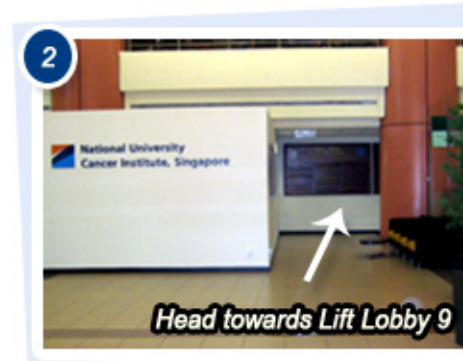

Getting to the Auditorium at NUHS Tower Block

(From NUH Kent Ridge Wing 2 Shuttle Bus Stand)